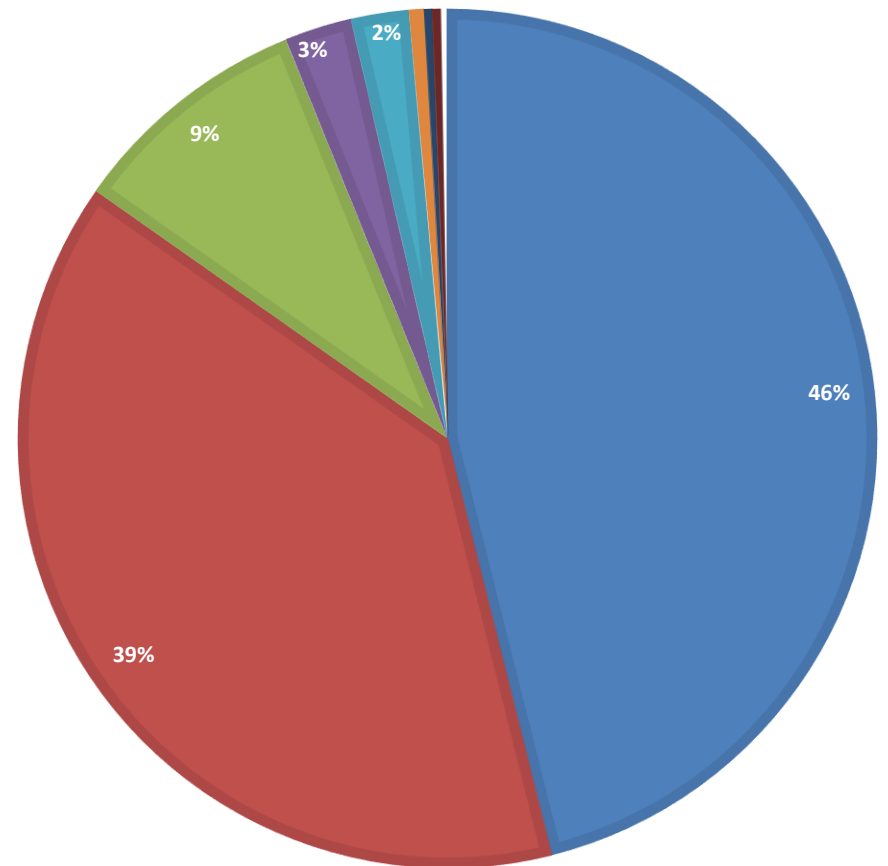

Eligible Students Verified for the Tax Credit for Low Income Students Scholarship Program

There have been 2,275 eligibility forms submitted to KSDE. KSDE has determined 1,614 students to be eligible for a scholarship since the start of the program on January 1, 2015. The SGO breakout for the 1,614 eligible students is below.

ELIGIBLE STUDENT NUMBERS & PRECENTAGES

- Catholic Education Foundation
- Support for Catholic Schools
- Christian Faith Centre, Inc.
- ACE Scholarships
- Catholic Diocese of Salina Education Fund
- The Independent School
- Prime Fit Youth Foundation
- Renewanation
- Success for Kansas Students

<u>Scholarship Granting Organizations</u>	<u>Eligible Students</u>
Catholic Education Foundation	744
Support for Catholic Schools	624
Christian Faith Centre, Inc.	147
ACE Scholarships SGO, Kansas LLC	41
Catholic Diocese of Salina Education Fund	35
The Independent School	9
Prime Fit Youth Foundation	5
Renewanation	5
Success for Kansas Students	4
Topeka Lutheran School Foundation, Inc.	0

Note: Success for Kansas Students no longer participates in the program.