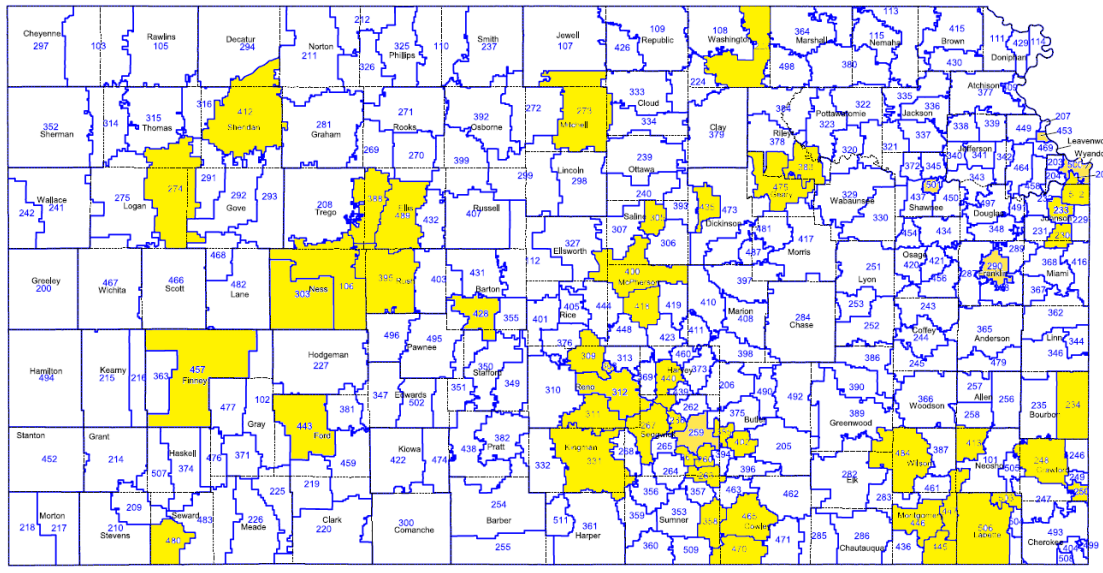

School Year	Eligible Students
2014-2015	7
2015-2016	143
2016-2017	210
2017-2018	131
2018-2019	125
2019-2020	215
2020-2021	277
2021-2022	506

Please note that the eligible student numbers for each school year may change due to eligible students transferring between different Scholarship Granting Organizations. The 2021-2022 eligible student numbers are final at the end of the school year.

Districts with eligible students for the Tax Credit for Low Income Students Scholarship Program shown below in yellow

District map and boundaries courtesy of Kansas Legislative Research Dept. June 25, 2012