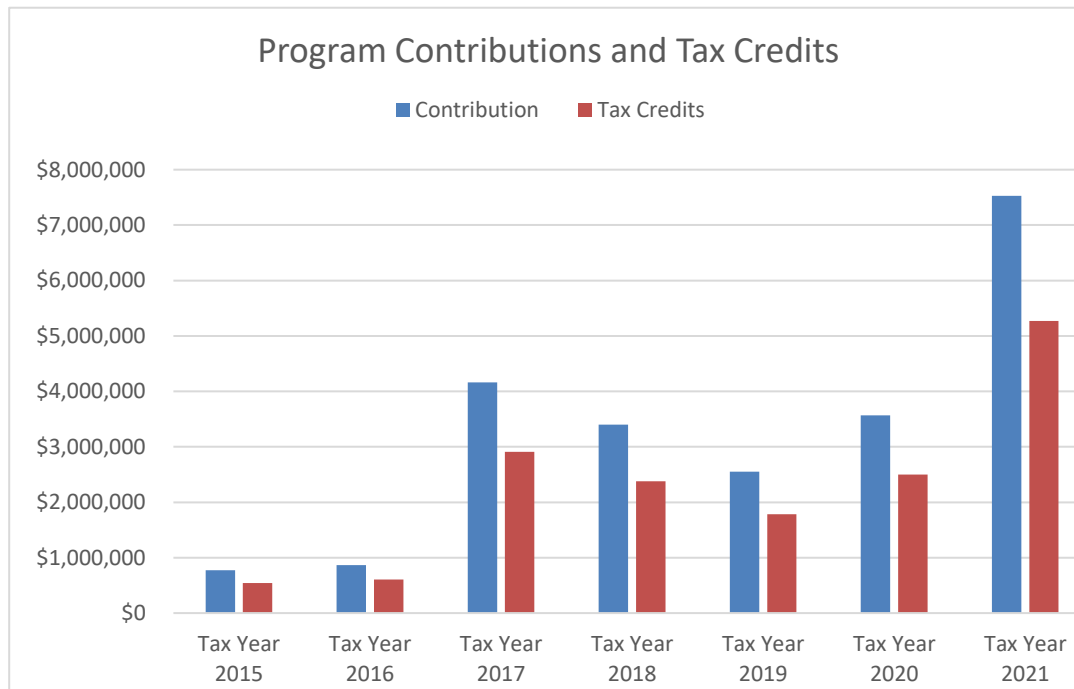

Contributions and Tax Credits

In the 2021 tax year, there were **$7,529,547.00** in contributions and **$5,270,682.90** in tax credits reported. Since the beginning of the program, there have been **$22,853,085.00** in total contributions received and **$15,997,159.50** in tax credits.

Contributions and tax credits data provided by Kansas Dept. of Revenue.

	2015 TAX YEAR	2016 TAX YEAR	2017 TAX YEAR	2018 TAX YEAR	2019 TAX YEAR	2020 TAX YEAR	2021 TAX YEAR	TOTAL
TOTAL AMOUNT OF CONTRIBUTIONS	$776,000.00	$865,000.00	$4,159,881.00	$3,400,266.00	$2,551,988.00	$3,570,403.00	7,529,547.00	$22,853,085.00
TOTAL AMOUNT OF TAX CREDITS	$543,200.00	$605,500.00	$2,911,916.70	$2,380,186.20	$1,786,391.60	$2,499,282.10	5,270,682.90	$15,997,159.50

*The 2021 tax year contribution and credit amounts are as 1/5/2022 and have not been finalized.