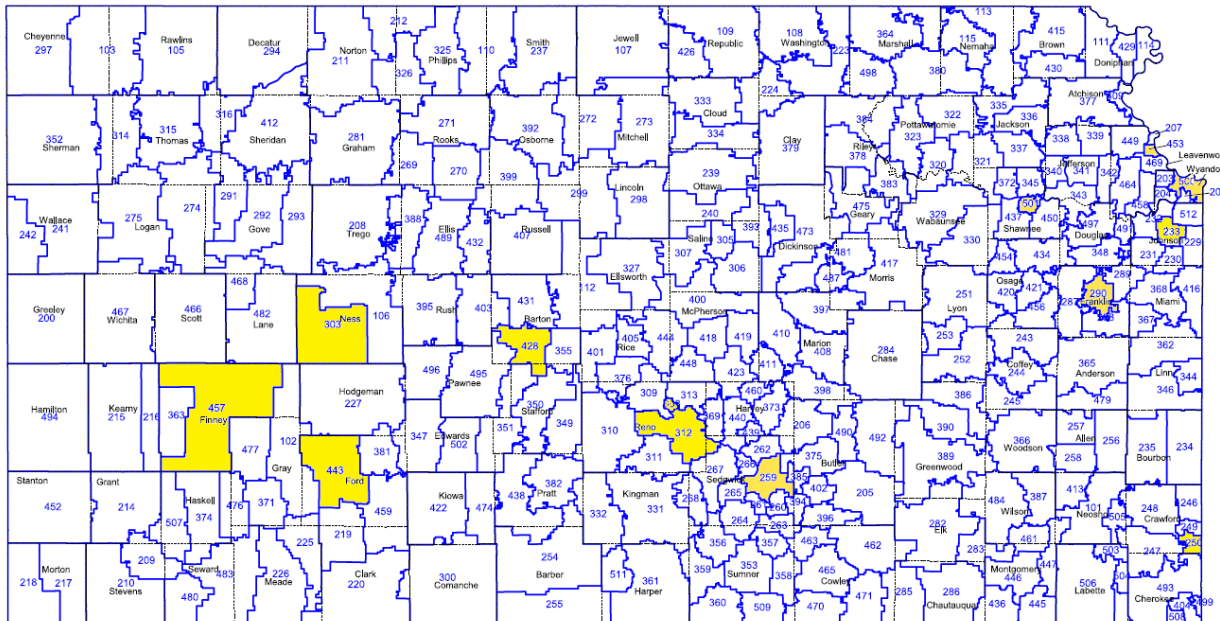

The 1,053 eligible students are from thirteen public school districts in Kansas:

- 441 students from USD 500 Kansas City district
- 421 students from USD 259 Wichita district
- 121 students from USD 501 Topeka district
- 23 students from USD 443 Dodge City district
- 13 students from USD 308 Hutchinson district
- 12 students from USD 453 Leavenworth district
- 5 students from USD 290 Ottawa district
- 5 students from USD 303 Ness City district
- 4 students from USD 233 Olathe district
- 4 students from USD 428 Great Bend district
- 2 students from USD 250 Pittsburg district
- 1 student from USD 312 Haven district
- 1 student from USD 457 Garden City district

School Year	Eligible Students
2014-2015	7
2015-2016	143
2016-2017	209
2017-2018	131
2018-2019	113
2019-2020	215
2020-2021	235

Please note that the eligible student numbers for each school year may change due to eligible students transferring between different Scholarship Granting Organizations. The 2020-2021 eligible student numbers are final at the end of the school year.

Districts with eligible students for the Tax Credit for Low Income Students Scholarship Program shown below in yellow