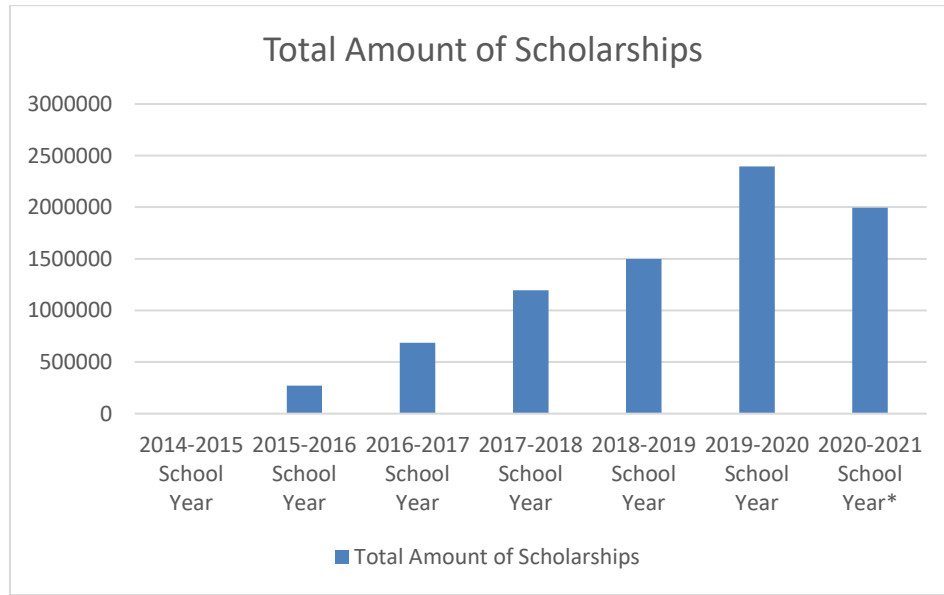

Scholarships Awarded

For the 2020-2021 school year, there were 632 students awarded scholarships totaling **$1,995,353.11***
Since the beginning of the program, **2,143** student scholarships were awarded totaling **$8,042,977.72**

*Please note that not all scholarships have been finalized for the 2020-2021 school year.

	2014-2015 SCHOOL YEAR	2015-2016 SCHOOL YEAR	2016-2017 SCHOOL YEAR	2017-2018 SCHOOL YEAR	2018-2019 SCHOOL YEAR	2019-2020 SCHOOL YEAR	2020-2021 SCHOOL YEAR*	TOTAL
NUMBER OF STUDENTS AWARDED SCHOLARSHIPS	0	109	204	307	372	519	632	2,143
NUMBER OF QUALIFIED PRIVATE SCHOOLS W/SCHOLARSHIP-RECEIVING STUDENTS ENROLLED	0	13	16	28	39	42	39	177
TOTAL AMOUNT OF SCHOLARSHIPS	$0	$270,653.50	$687,254.00	$1,195,461.62	$1,499,603.42	$2,394,652.07	$1,995,353.11	$8,042,977.72

*2020-2021 Scholarship Numbers and Amounts Are Not Final Due to Pending Second Semester Scholarships.