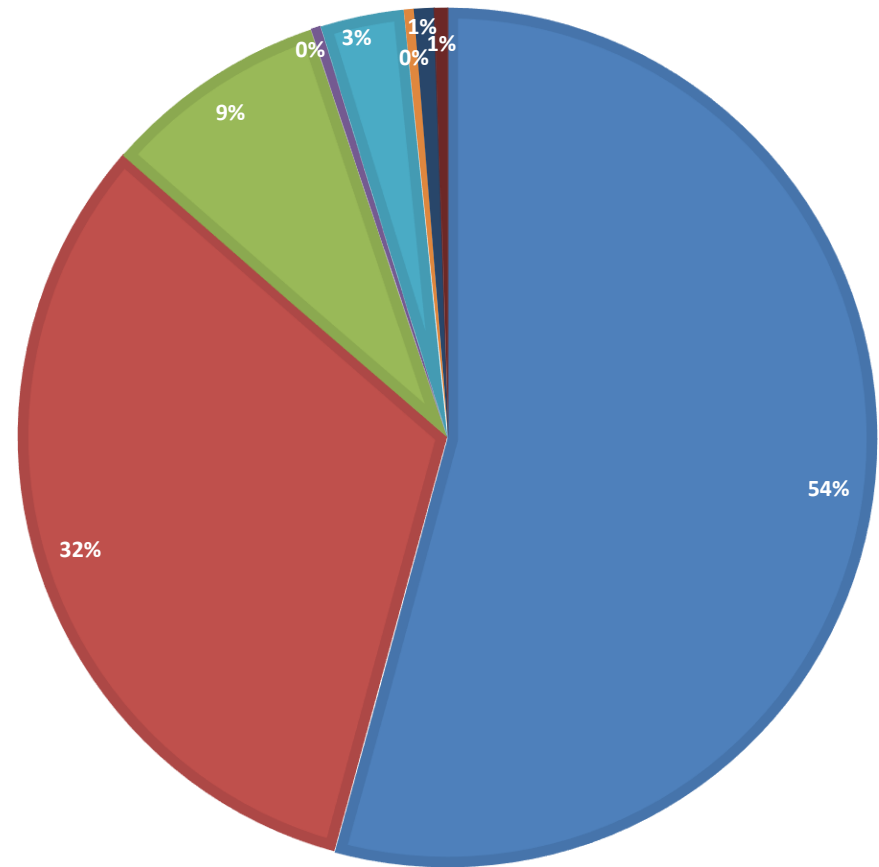

Eligible Students Verified for the Tax Credit for Low Income Students Scholarship Program

There have been 1,605 eligibility forms submitted to KSDE. KSDE has determined 1,053 students to be eligible for a scholarship since the start of the program on January 1, 2015. The SGO breakout for the 1,053 eligible students is below.

ELIGIBLE STUDENT NUMBERS & PRECENTAGES

- Catholic Education Foundation   ■ Support for Catholic Schools   ■ Christian Faith Centre, Inc.   ■ Success for Kansas Students
- ACE Scholarships   ■ Renewanation   ■ The Independent School   ■ Prime Fit Youth Foundation

<u>Scholarship Granting Organizations</u>	<u>Eligible Students</u>
Catholic Education Foundation	571
Support for Catholic Schools	339
Christian Faith Centre, Inc.	89
ACE Scholarships SGO, Kansas LLC	33
The Independent School	8
Prime Fit Youth Foundation	5
Renewanation	4
Success for Kansas Students	4
Catholic Diocese of Salina Education Fund	0
Community First, Inc.	0
Topeka Lutheran School Foundation, Inc.	0

Note: Success for Kansas Students no longer participates in the program.