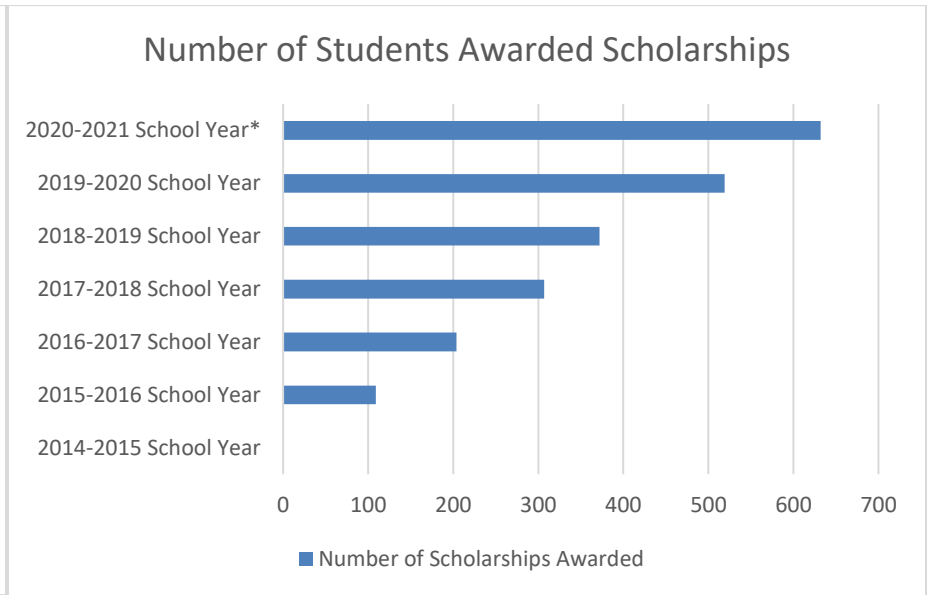

Scholarships Awarded

For the 2020-2021 school year, there were 632 students awarded scholarships totaling **$1,995,353.11***
Since the beginning of the program, **2,143** student scholarships were awarded totaling **$8,042,977.72**

*Please note that not all scholarships have been finalized for the 2020-2021 school year.

	2014-2015 SCHOOL YEAR	2015-2016 SCHOOL YEAR	2016-2017 SCHOOL YEAR	2017-2018 SCHOOL YEAR	2018-2019 SCHOOL YEAR	2019-2020 SCHOOL YEAR	2020-2021 SCHOOL YEAR*	TOTAL
NUMBER OF STUDENTS AWARDED SCHOLARSHIPS	0	109	204	307	372	519	632	2,143
NUMBER OF QUALIFIED PRIVATE SCHOOLS W/SCHOLARSHIP-RECEIVING STUDENTS ENROLLED	0	13	16	28	39	42	39	177
TOTAL AMOUNT OF SCHOLARSHIPS	$0	$270,653.50	$687,254.00	$1,195,461.62	$1,499,603.42	$2,394,652.07	$1,995,353.11	$8,042,977.72

*2020-2021 Scholarship Numbers and Amounts Are Not Final Due to Pending Second Semester Scholarships.