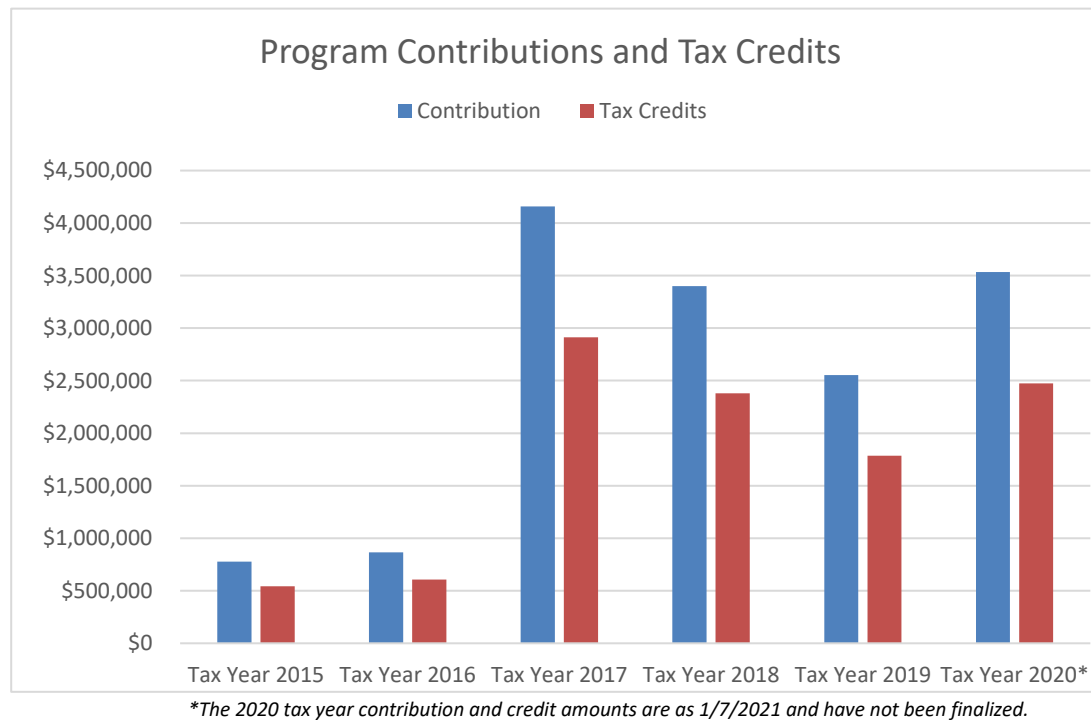

Contributions and Tax Credits

In the 2020 tax year, there were **$3,535,399.00** in contributions and **$2,474,779.30** in tax credits reported.

Since the beginning of the program, there have been **$15,288,534.00** in total contributions received and **$10,701,973.80** in tax credits.

Contributions and tax credits data provided by Kansas Dept. of Revenue.

	2015 TAX YEAR	2016 TAX YEAR	2017 TAX YEAR	2018 TAX YEAR	2019 TAX YEAR	2020 TAX YEAR	TOTAL
TOTAL AMOUNT OF CONTRIBUTIONS	$776,000.00	$865,000.00	$4,159,881.00	$3,400,266.00	$2,551,988.00	$3,535,399.00	$15,288,534.00
TOTAL AMOUNT OF TAX CREDITS	$543,200.00	$605,500.00	$2,911,916.70	$2,380,186.20	$1,786,391.60	$2,474,779.30	$10,701,973.80