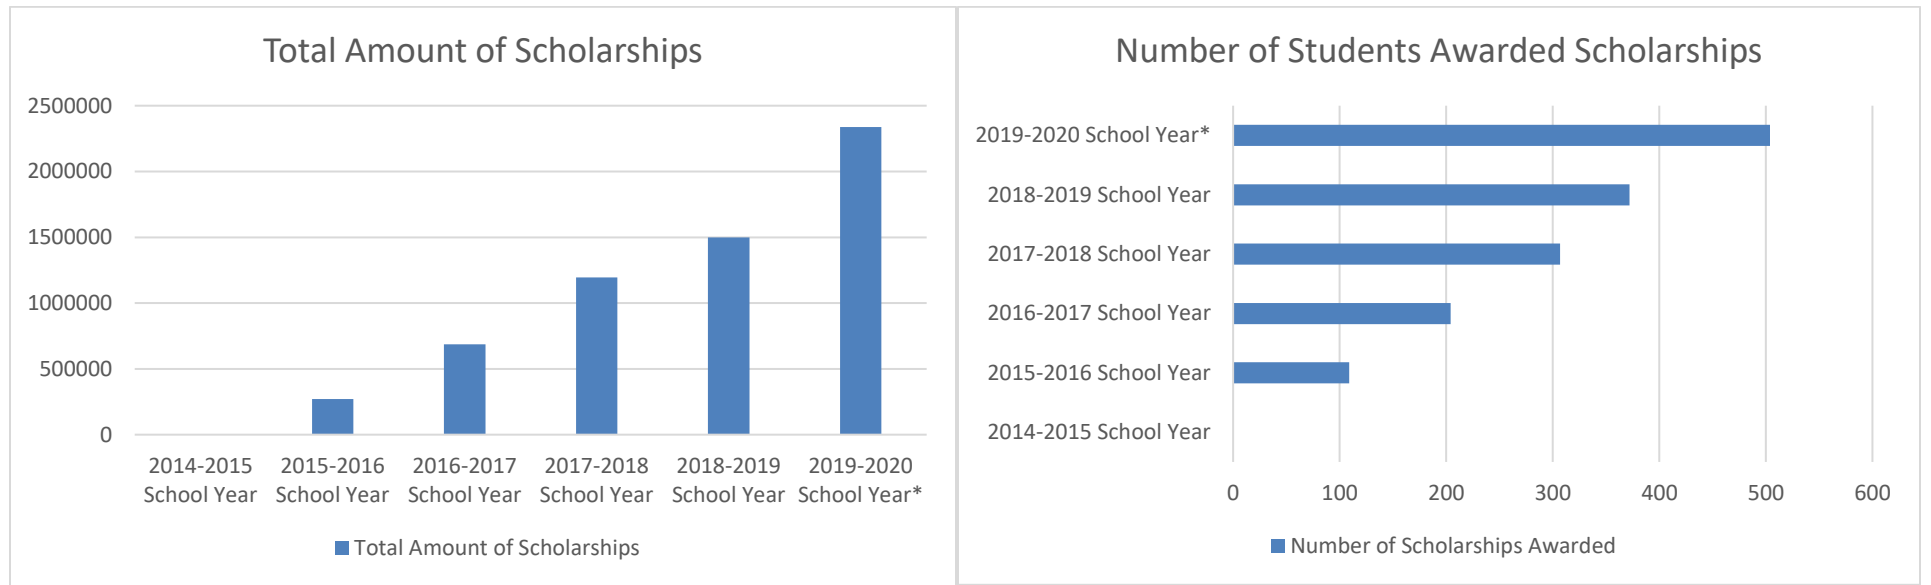

Scholarships Awarded

For the 2019-2020 school year, there were 504 students awarded scholarships totaling **$2,337,565.22***
Since the beginning of the program, **1,496** student scholarships were awarded totaling **$5,990,537.76**

*Please note that not all scholarships have been finalized for the 2019-2020 school year.

	2014-2015 SCHOOL YEAR	2015-2016 SCHOOL YEAR	2016-2017 SCHOOL YEAR	2017-2018 SCHOOL YEAR	2018-2019 SCHOOL YEAR	2019-2020 SCHOOL YEAR*	TOTAL
NUMBER OF STUDENTS AWARDED SCHOLARSHIPS	0	109	204	307	372	504	1,496
TOTAL AMOUNT OF SCHOLARSHIPS	$0	270,653.50	$687,254.00	$1,195,461.62	$1,499,603.42	$2,337,565.22	$5,990,537.76

*2019-2020 Scholarship Numbers and Amounts Are Not Final Due To Pending Second Semester Scholarships.