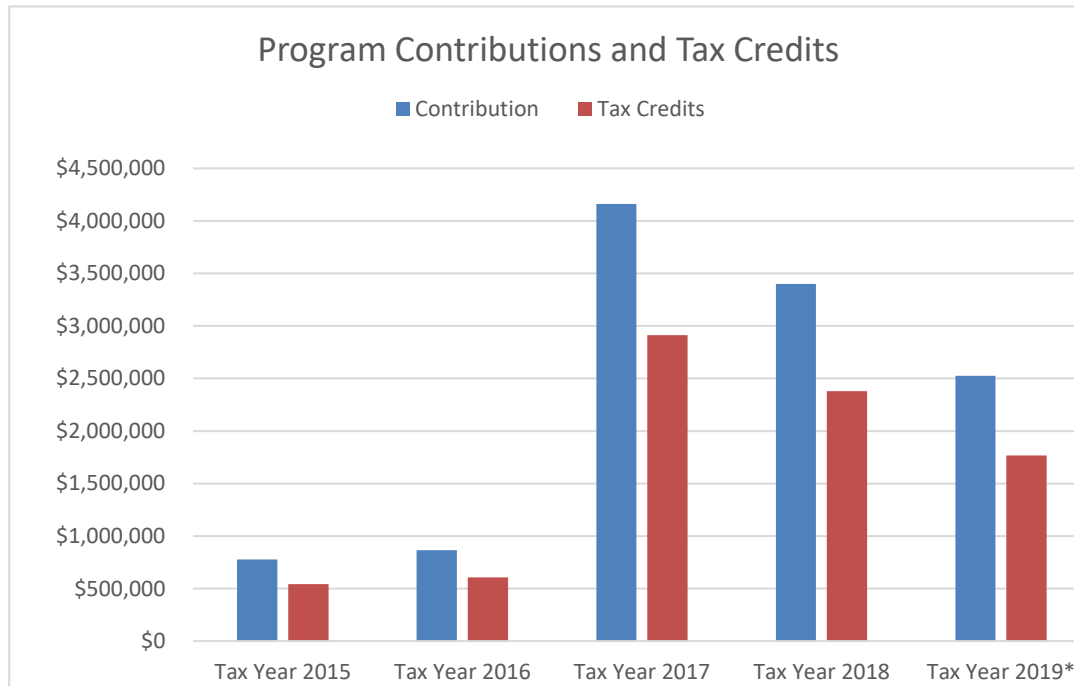

Contributions and Tax Credits

In the 2019 tax year, there were **$2,524,488** in contributions and **$1,767,141.60** in tax credits reported.

Since the beginning of the program, there have been **$11,725,635.00** in total contributions received and **$8,207,944.50** in tax credits.

Contributions and tax credits data provided by Kansas Dept. of Revenue.

	2015 TAX YEAR	2016 TAX YEAR	2017 TAX YEAR	2018 TAX YEAR	2019 TAX YEAR	TOTAL
TOTAL AMOUNT OF CONTRIBUTIONS	$776,000.00	$865,000.00	$4,159,881.00	$3,400,266.00	$2,524,488.00	$11,725,635.00
TOTAL AMOUNT OF TAX CREDITS	$543,200.00	$605,500.00	$2,911,916.70	$2,380,186.20	$1,767,141.60	$8,207,944.50

*The 2019 tax year contribution and credit amounts are as 1/7/2020 and have not been finalized.