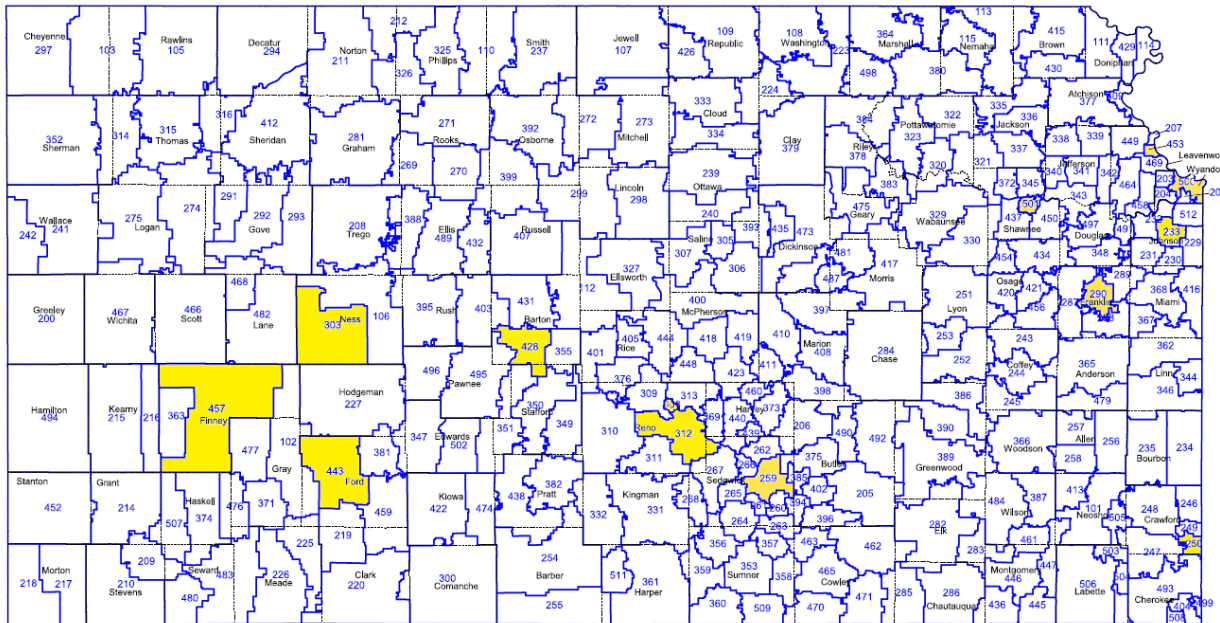

The 798 eligible students are from thirteen public school districts in Kansas:

- 375 students from USD 500 Kansas City district
- 271 students from USD 259 Wichita district
- 97 students from USD 501 Topeka district
- 14 students from USD 443 Dodge City district
- 11 students from USD 453 Leavenworth district
- 11 students from USD 308 Hutchinson district
- 5 students from USD 290 Ottawa district
- 5 students from USD 303 Ness City district
- 4 students from USD 428 Great Bend district
- 2 students from USD 250 Pittsburg district
- 1 student from USD 312 Haven district
- 1 student from USD 233 Olathe district
- 1 student from USD 457 Garden City district

School Year	Eligible Students
2014-2015	7
2015-2016	143
2016-2017	209
2017-2018	131
2018-2019	113
2019-2020	195

Please note that the eligible student numbers were increased by one for the 2015-2016 and decreased by one for the 2016-2017 due to one student who moved from one SGO to another. 7 eligible students were removed from the 2018-2019 eligible student count reported last year due to these students having already been counted in the first year in which they applied for the program and were just moving from one SGO to another in the 2018-2019 school year. The 2019-2020 eligible student numbers are final at the end of the school year.

Districts with eligible students for the Tax Credit for Low Income Students Scholarship Program shown below in yellow