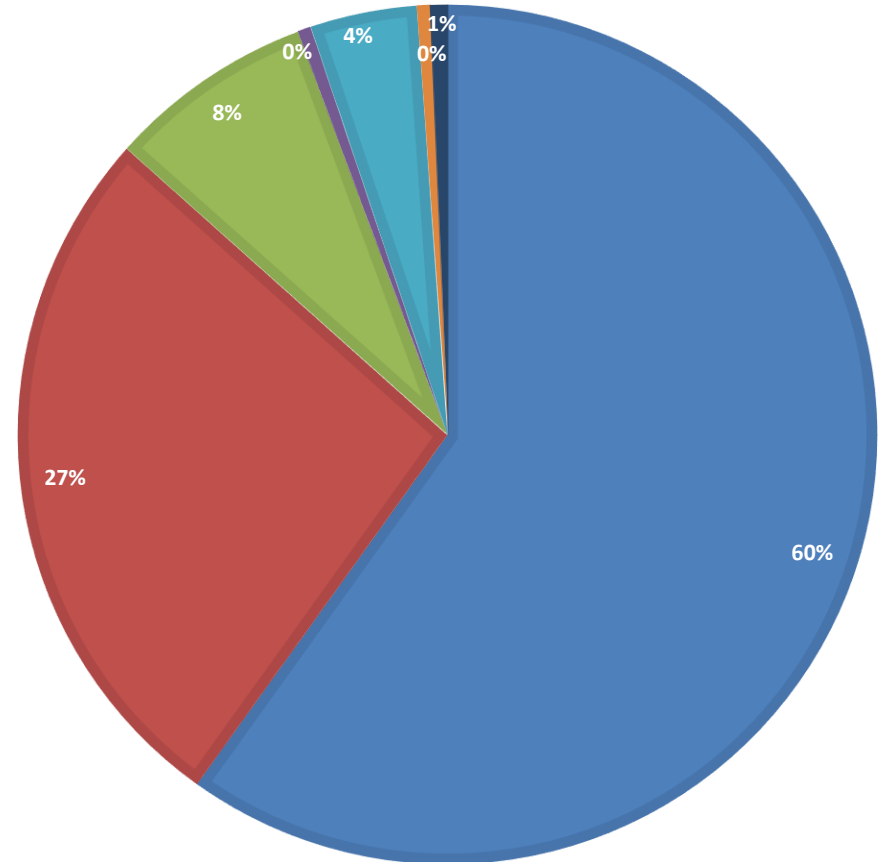

Eligible Students Verified for the Tax Credit for Low Income Students Scholarship Program

There have been 1,254 eligibility forms submitted to KSDE. KSDE has determined 798 students to be eligible for a scholarship since the start of the program on January 1, 2015. The SGO breakout for the 798 eligible students is below.

ELIGIBLE STUDENT NUMBERS & PRECENTAGES

- Catholic Education Foundation   ■ Support for Catholic Schools   ■ Christian Faith Centre, Inc.   ■ Success for Kansas Students
- ACE Scholarships   ■ Renewanation   ■ The Independent School

<u>Scholarship Granting Organizations</u>	<u>Eligible Students</u>
Catholic Education Foundation	478
Support for Catholic Schools	213
Christian Faith Centre, Inc.	62
ACE Scholarships SGO, Kansas LLC	32
The Independent School	5
Renewanation	4
Success for Kansas Students	4
Catholic Diocese of Salina Education Fund	0
Community First, Inc.	0
Topeka Lutheran School Foundation, Inc.	0

Note: Success for Kansas Students no longer participates in the program.