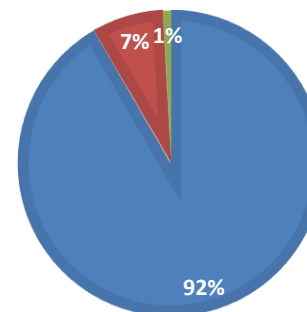

Tax Credit for Low Income Students Scholarship Program

KSDE Legislative Program Report for January 2017

Data as of January 4, 2017

Scholarship Granting Organizations Certified for 2017

<u>SGO Name</u>	<u>Address</u>	<u>City</u>	<u>State</u>	<u>Zip Code</u>
Catholic Education Foundation	12615 Parallel Parkway	Kansas City	KS	66109
Christian Faith Centre, Inc.	1130 South Broadway	Wichita	KS	67211
Community First, Inc.	PO Box 3882	Topeka	KS	66604
The Independent School	8317 E. Douglas	Wichita	KS	67207
Renewanation	PO Box 12366	Roanoke	VA	24025
Support for Catholic Schools	424 N. Broadway	Wichita	KS	67202
Topeka Lutheran School Foundation, Inc.	701 SW Roosevelt Street	Topeka	KS	66606

Eligible Students Verified for the Tax Credit for Low Income Students Scholarship Program

There have been 512 eligibility forms submitted to KSDE. KSDE has determined 359 students to be eligible for a scholarship since the start of the program on January 1, 2015. The SGO breakout for the 359 eligible students are below.

<u>Scholarship Granting Organizations</u>	<u>Eligible Students</u>
Catholic Education Foundation	329
Christian Faith Centre, Inc.	27
Community First, Inc.	0
The Independent School	0
Renewanation	3
Support for Catholic Schools	0
Topeka Lutheran School Foundation, Inc.	0

ELIGIBLE STUDENT PRECENTAGES

■ Catholic Education Foundation ■ Christian Faith Centre, Inc. ■ Renewanation