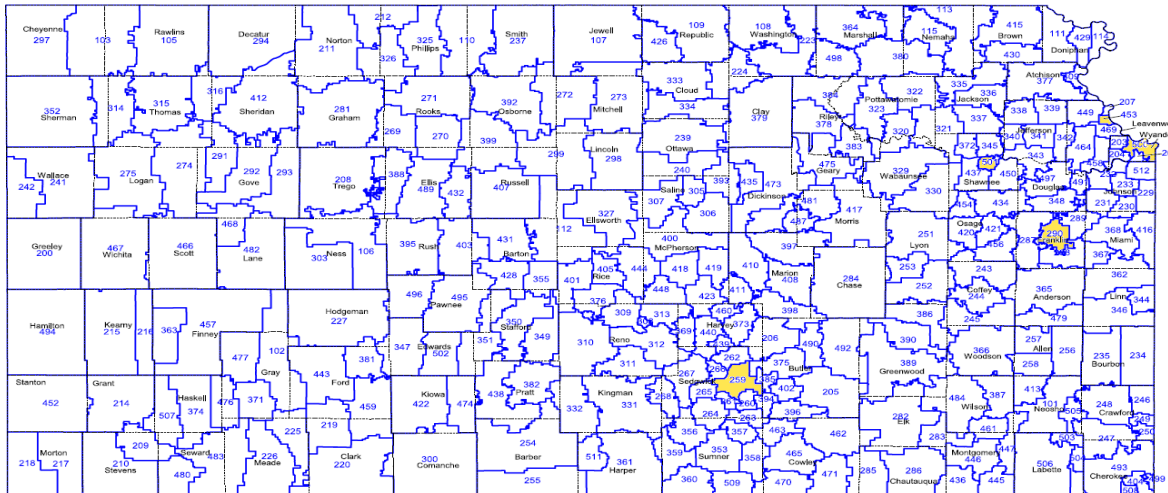

School Year	Eligible Students
2014-2015	7
2015-2016	143
2016-2017	209

*Districts with eligible students for the Tax Credit for Low Income Students Scholarship Program shown below highlighted in yellow*