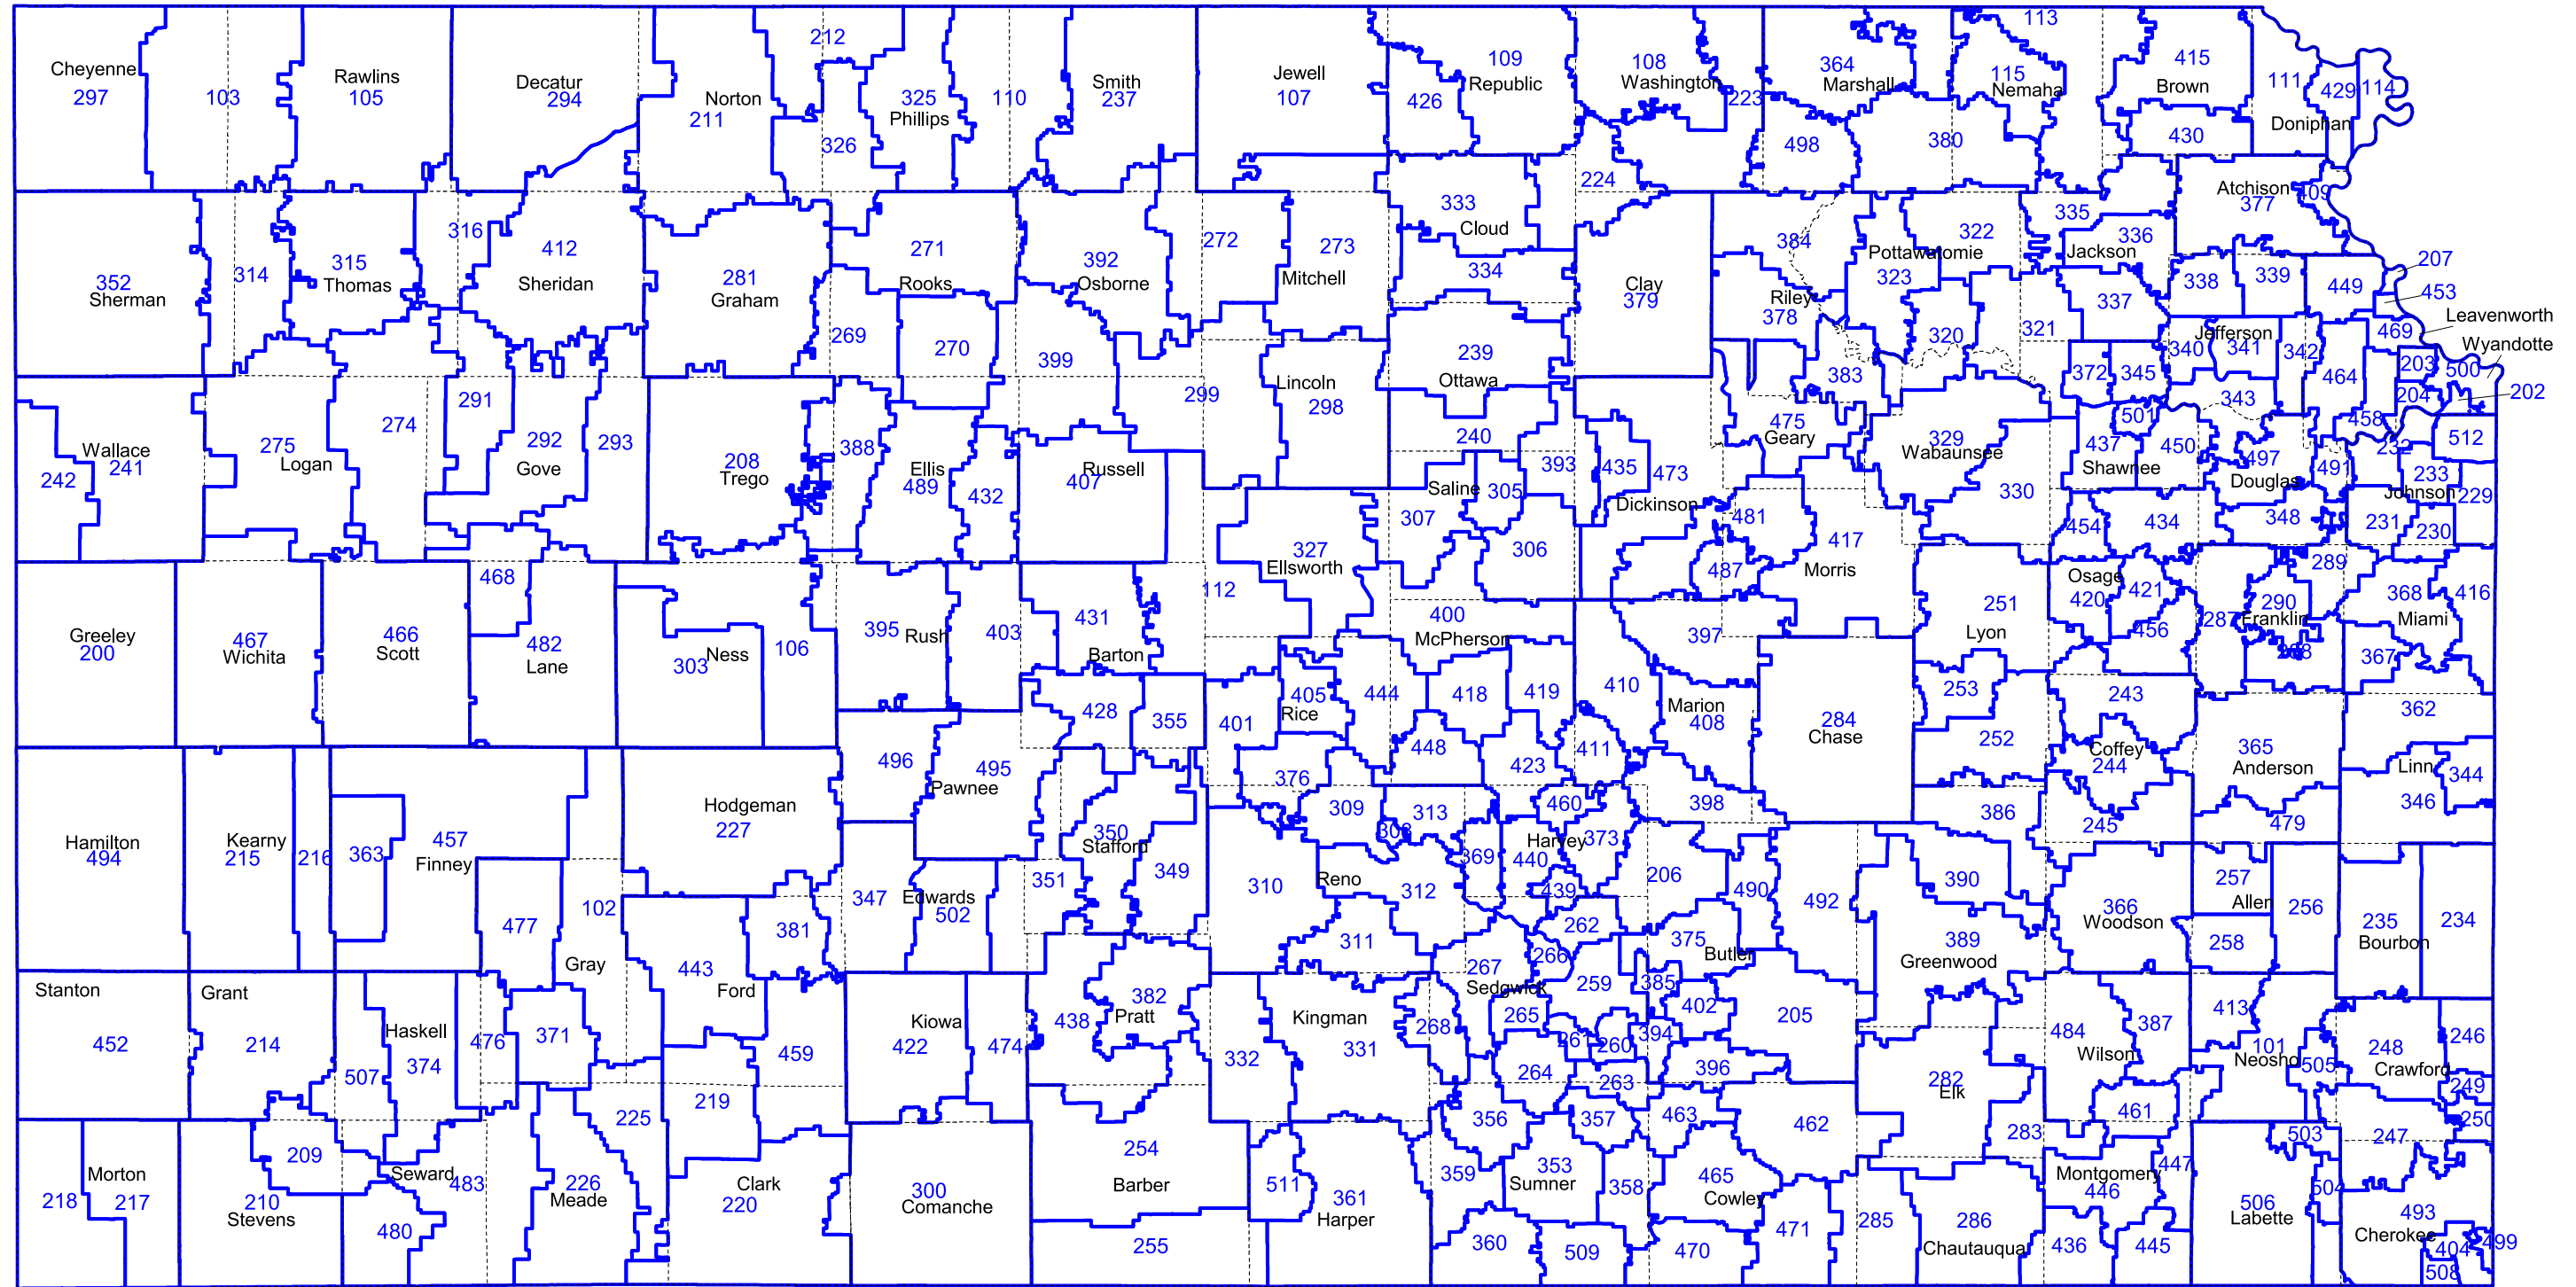

Kansas Unified School Districts

Effective as of June 25, 2012