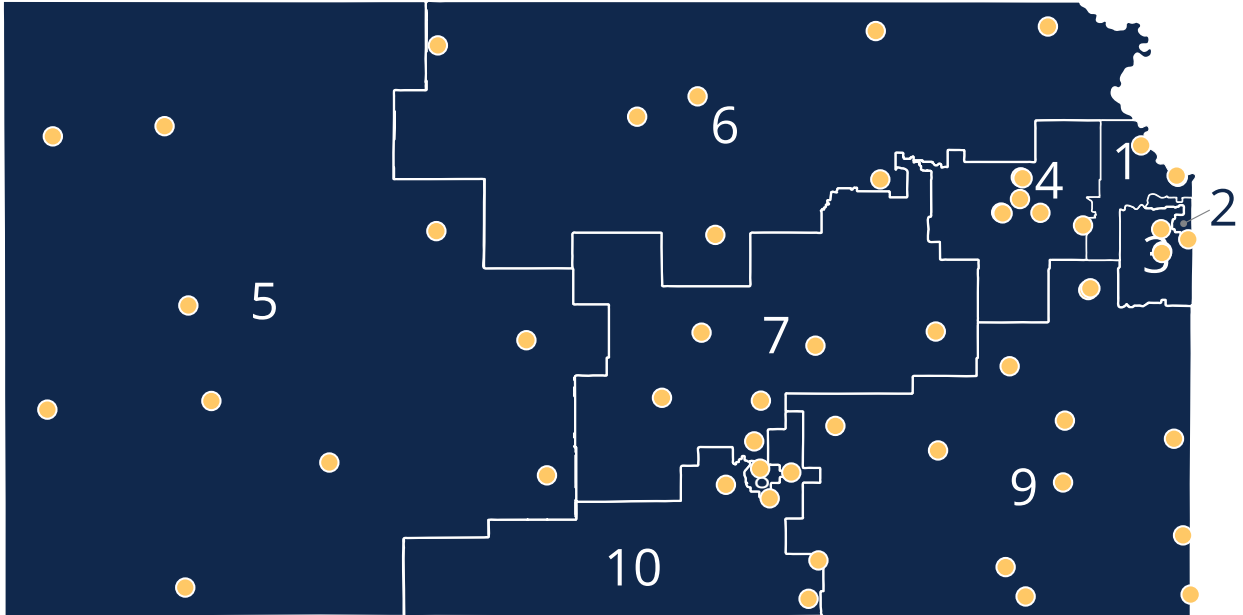

# 2021 Itinerary

## Monday, July 26

TIME	DISTRICT	EVENT LOCATION	BOARD DISTRICT
9-10:30 a.m.	Salina USD 305	Lakewood Middle School 1135 Lakewood Circle, Salina, KS	6
1-2:30 p.m.	Concordia USD 333	Concordia Elementary School 1500 E. 9 <sup>th</sup> St., Concordia, KS	6
6-7:30 p.m.	Beloit USD 273	Commons Area at Jr./Sr. High School 1711 N. Walnut, Beloit, KS.	6