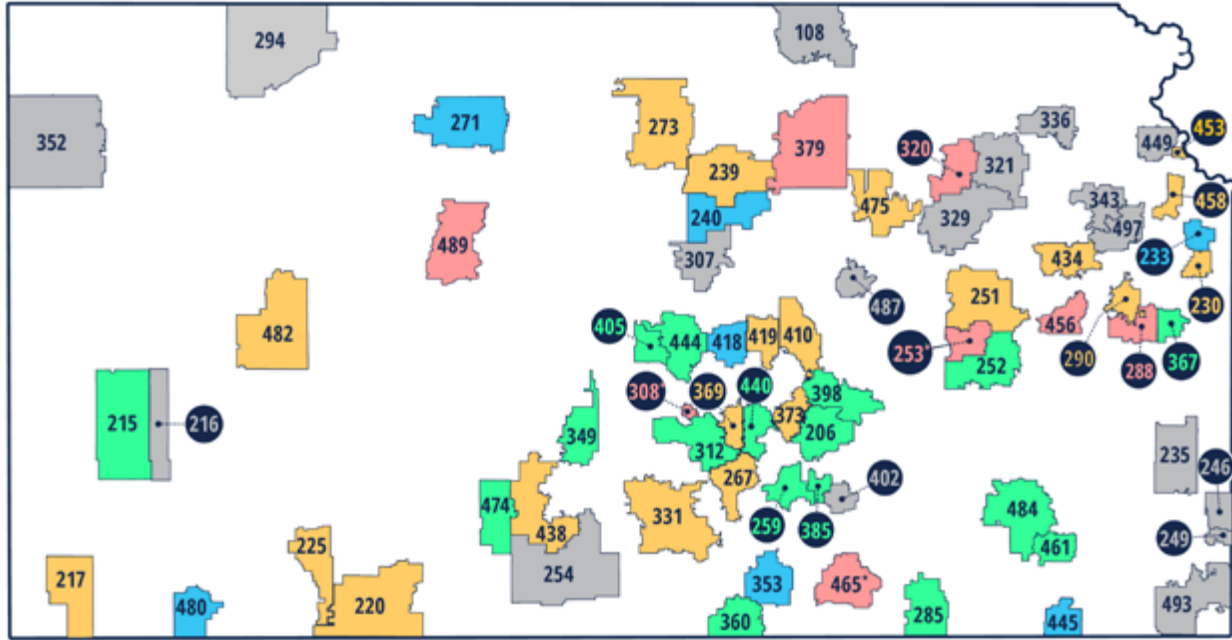

KANSANS CAN SCHOOL REDESIGN PROJECT DISTRICTS

MERCURY

COFFEYVILLE USD 445

- Community Elementary School
- Roosevelt Middle School
- Field Kindley High School

LIBERAL USD 480

- Cottonwood Elementary School
- MacArthur Elementary School
- Meadowlark Elementary School
- Prairie View Elementary School
- Sunflower Elementary School
- Eisenhower Middle School
- Seymour Rogers Middle School
- Liberal High School