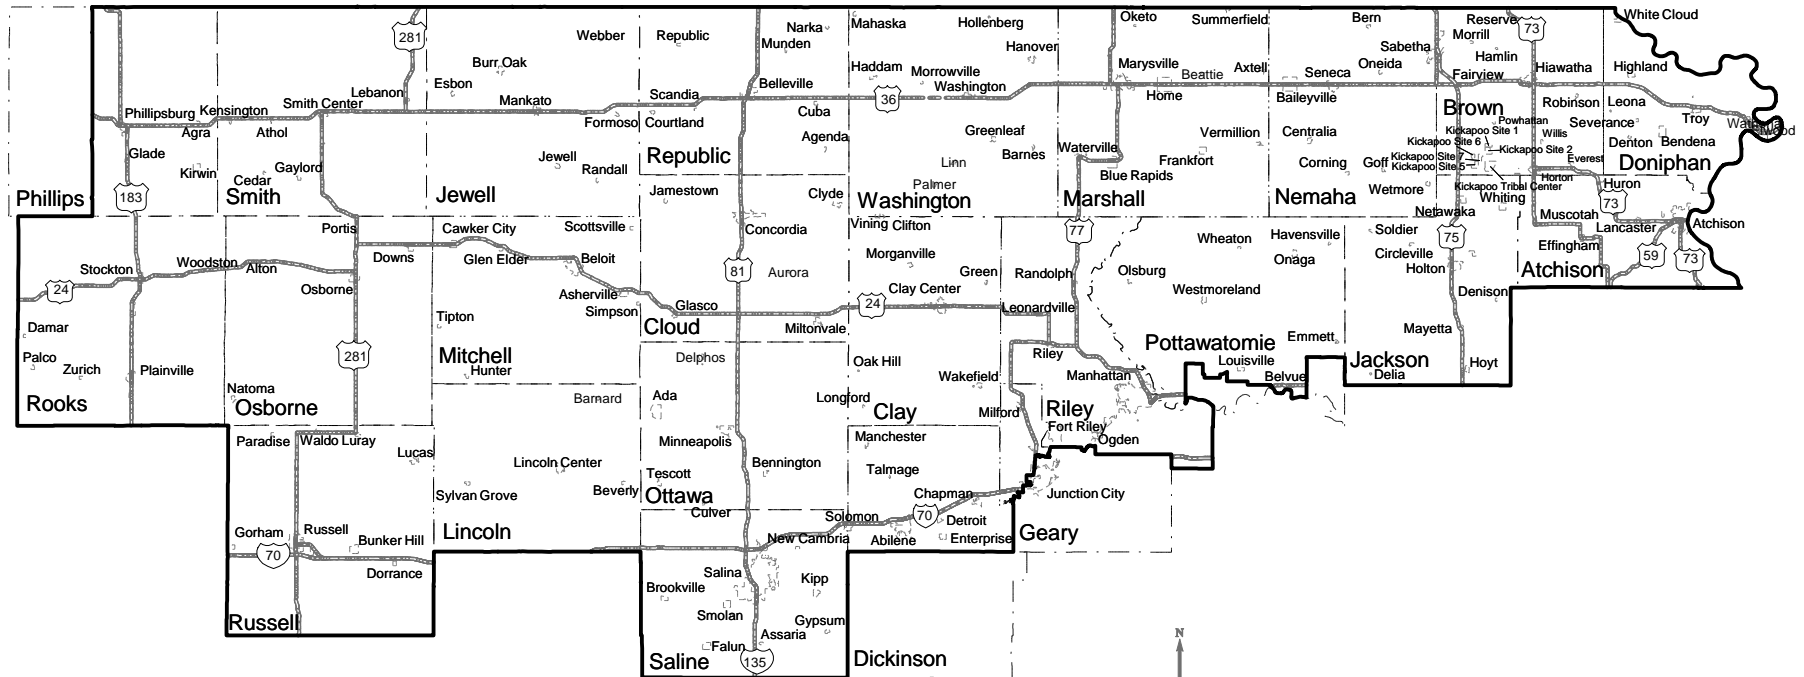

Dickinson County: Cities: Abilene, Chapman, Detroit, Enterprise, Manchester, Solomon and Talmage

Townships: Buckeye, Center, Cheever, Flora, Fragrant Hill, Grant, Hayes, Lincoln, Noble, Rinehart, Sherman and Willowdale

Geary County: Cities: Junction City (part) and Milford

Townships: Milford and Smoky Hill (part)

Phillips County: Cities: Agra, Glade, Kirwin and Phillipsburg

Townships: Arcade, Bow Creek, Crystal, Deer Creek, Freedom, Glenwood, Greenwood, Kirwin, Phillipsburg, Plum Rushville, Solomon (part), Sumner, Valley and Walnut

Pottawatomie County: Cities: Belvue, Emmett, Havensville, Louisville, Manhattan, Olsburg, Onaga, Westmoreland and Wheaton

Townships: Belvue, Blue (part), Blue Valley, Center, Clear Creek, Emmett, Grant, Green, Lincoln, Lone Tree, Louisville (part), Mill Creek, Pottawatomie, Rock Creek, Shannon, Sherman, Spring Creek, St. Clere, St. George (part), St. Marys (part), Union, Vienna and Wamego (part)

Legend

- District
- - - City & District Boundary
- County
- - - City Limits
- Highways
- Streets