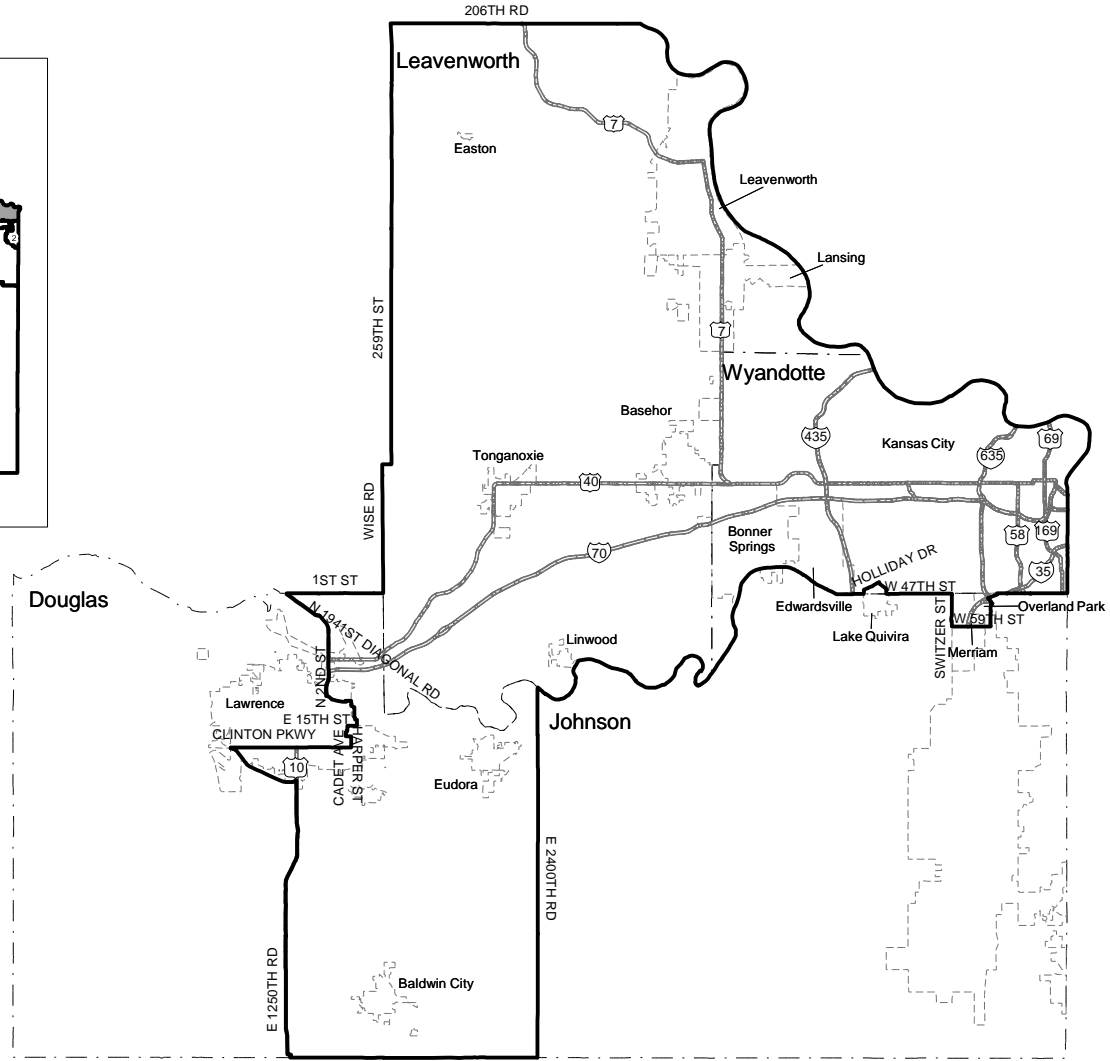

State Board of Education District 1

Leavenworth County

Douglas County: Cities: Baldwin City, Eudora and Lawrence (part);

Townships: Eudora, Grant (part), Palmyra, Wakarusa (part) and Willow Springs (part)

Johnson County: Cities: Merriam (part) and Overland Park (part)

Wyandotte County: Cities: Bonner Springs, Edwardsville and Kansas City;

Township: Delaware

Legend

- District
- City & District Boundary
- County
- City Limits
- Highways
- Streets